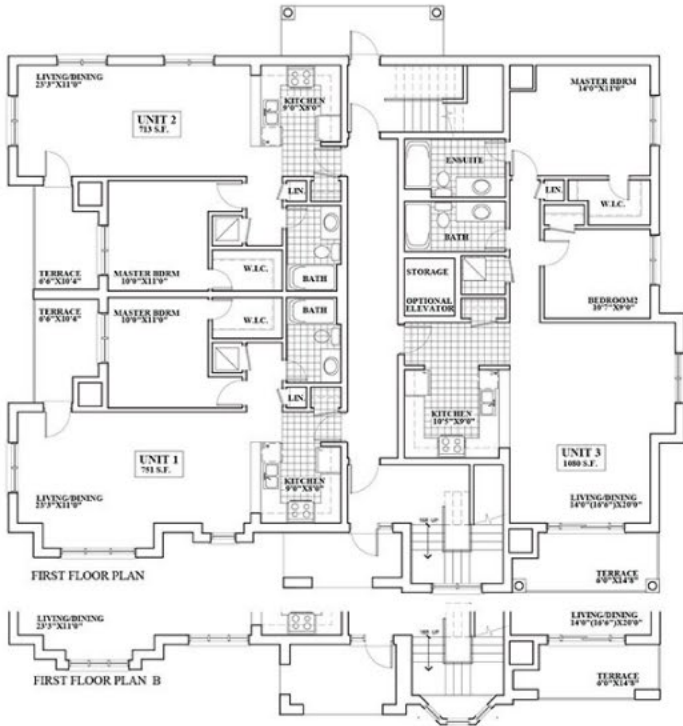

HOME TOWN CREEMORE

6 PLEX

Elevation A | 7,038 sq. ft.

Materials, specifications and floor plans are subject to change without notice. All floor plans are approximate dimensions. Actual usable floor space may vary from the stated floor area. All renderings are Artist's concept. E. & O.E.