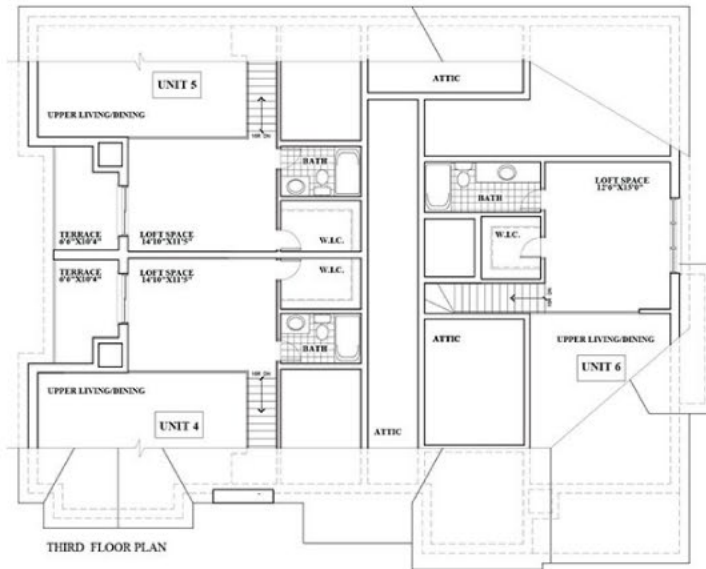

HOME TOWN CREEMORE

6 PLEX

Elevation A | 7,038 sq. ft.

Materials, specifications and floor plans are subject to change without notice. All floor plans are approximate dimensions. Actual usable floor space may vary from the stated floor area. All renderings are Artist's concept. E. & O.E.