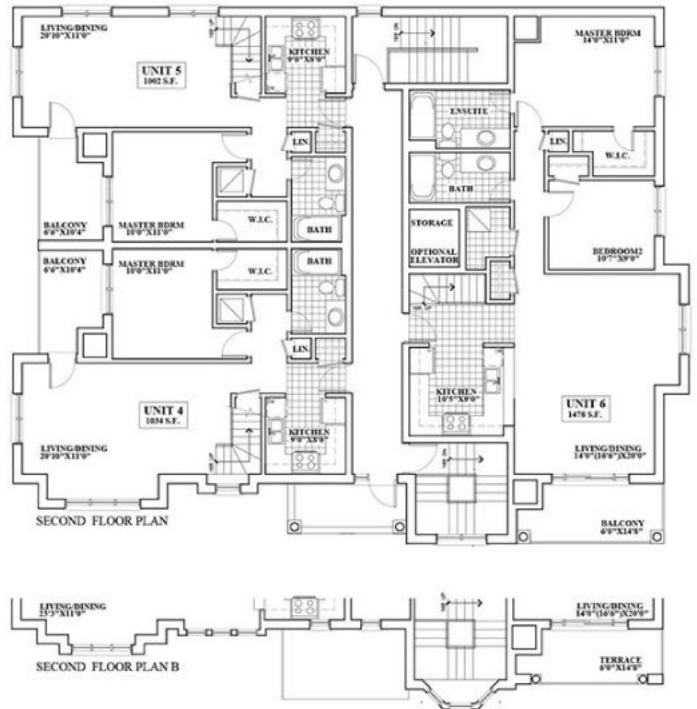

HOME TOWN CREEMORE

6 PLEX

Elevation A | 7,038 sq. ft.

Materials, specifications and floor plans are subject to change without notice. All floor plans are approximate dimensions. Actual usable floor space may vary from the stated floor area. All renderings are Artist's concept. E. & O.E.