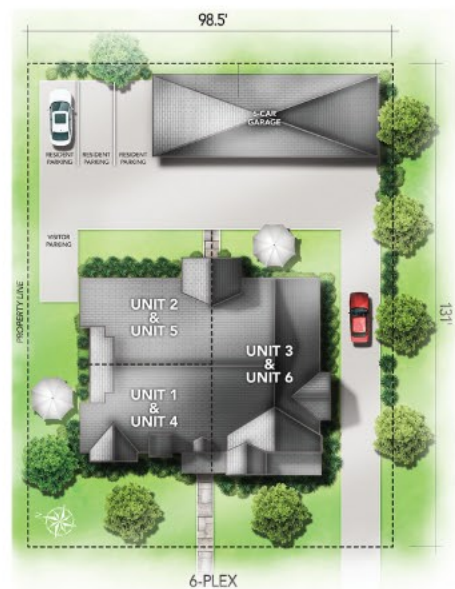

HOME TOWN CREEMORE

6 PLEX

Elevation A | 7,038 sq. ft.

Materials, specifications and floor plans are subject to change without notice. All floor plans are approximate dimensions. Actual usable floor space may vary from the stated floor area. All renderings are Artist's concept. E. & O.E.