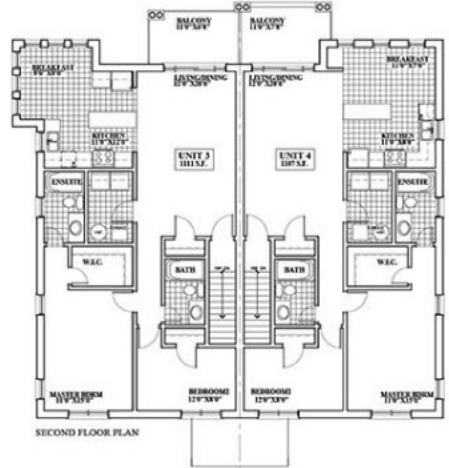

HOME TOWN CREEMORE

4 PLEX

Elevation A | 3,045 sq. ft.

Materials, specifications and floor plans are subject to change without notice. All floor plans are approximate dimensions. Actual usable floor space may vary from the stated floor area. All renderings are Artist's concept. E. & O.E.