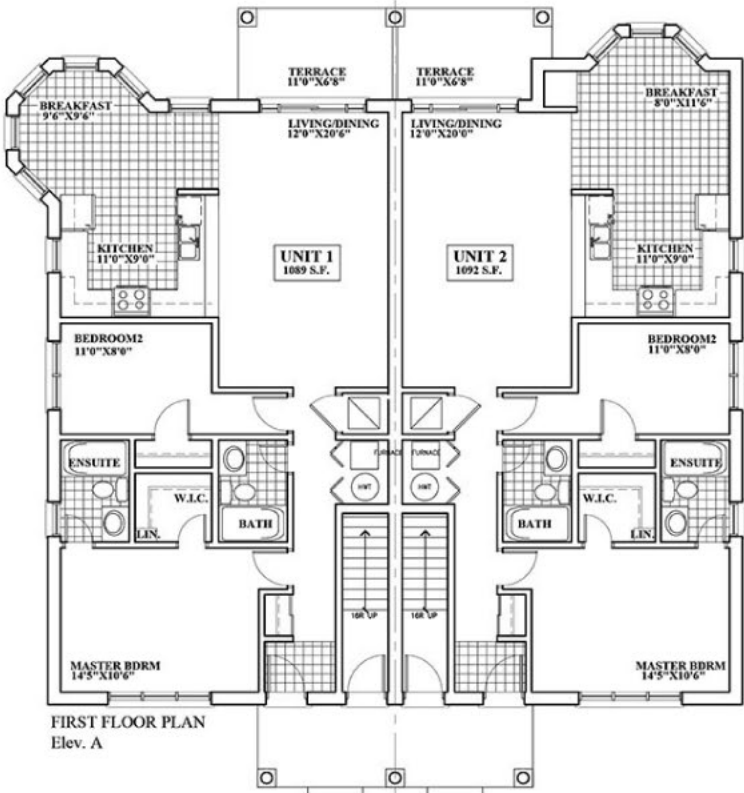

HOME TOWN CREEMORE

4 PLEX

Elevation A | 3,045 sq. ft.

Materials, specifications and floor plans are subject to change without notice. All floor plans are approximate dimensions. Actual usable floor space may vary from the stated floor area. All renderings are Artist's concept. E. & O.E.