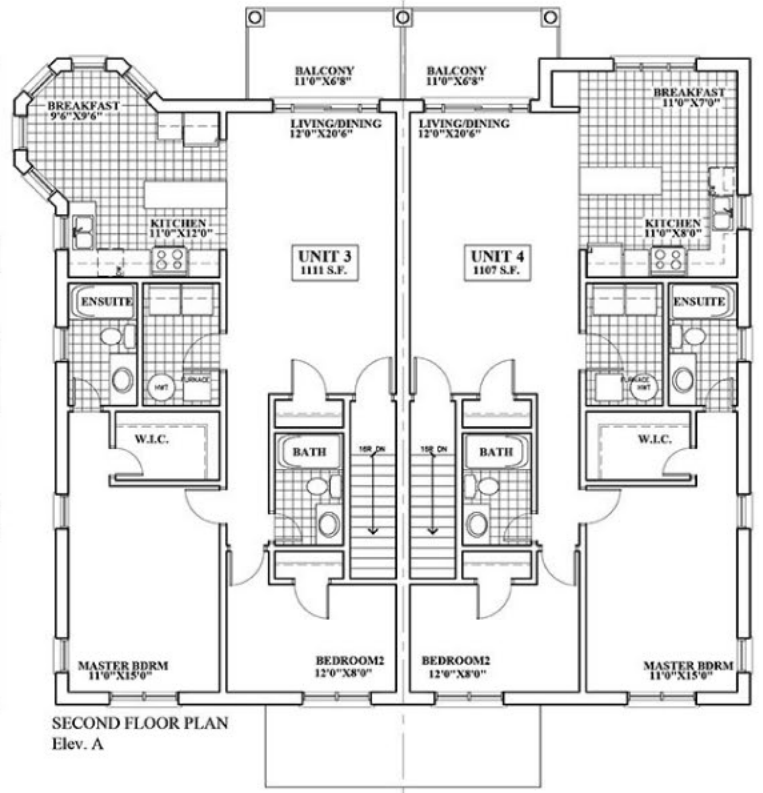

HOME TOWN CREEMORE

4 PLEX

Elevation A | 3,045 sq. ft.

Materials, specifications and floor plans are subject to change without notice. All floor plans are approximate dimensions. Actual usable floor space may vary from the stated floor area. All renderings are Artist's concept. E. & O.E.