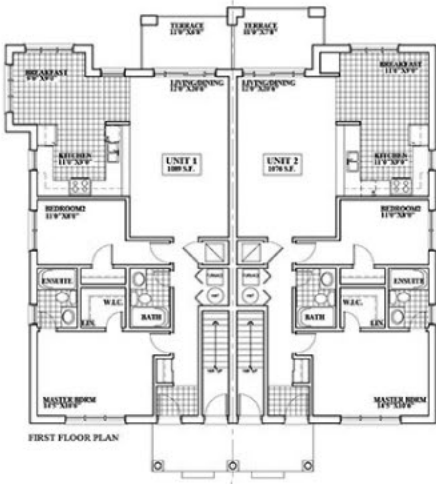

HOME TOWN CREEMORE

4 PLEX

Elevation A | 3,045 sq. ft.

Materials, specifications and floor plans are subject to change without notice. All floor plans are approximate dimensions. Actual usable floor space may vary from the stated floor area. All renderings are Artist's concept. E. & O.E.