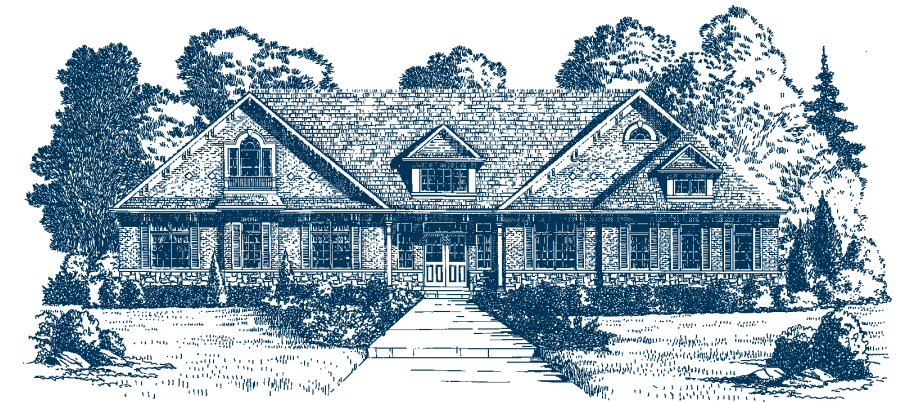

Schedule D

Elev. C

Elev. A

Elev. B

The Thompson 2,833 A 2,845 B 2,848 C sq. ft.

Model B3

All dimensions, floorplans and specifications are subject to change without notice. Illustrations are artist's concept. E.&O.E.

Schedule C

The Thompson 2,833 A 2,845 B 2,848 C sq. ft.
Model B3

All dimensions, floorplans and specifications are subject to change without notice. Illustrations are artist's concept. E.&O.E.