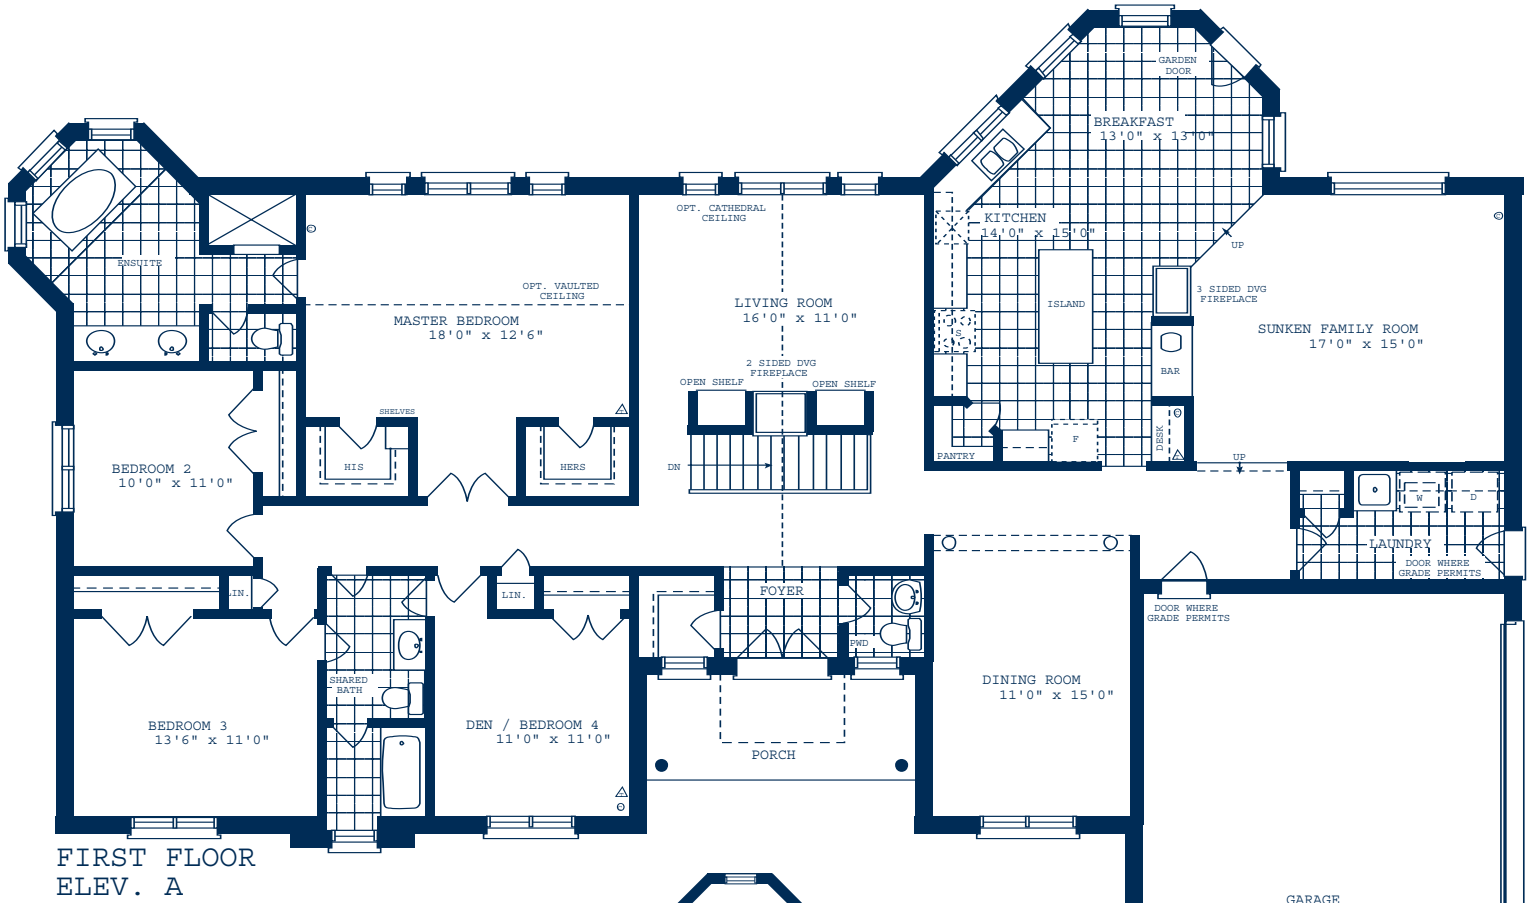

Schedule D

Elev. C

Elev. A

Elev. B

The Thompson 2,833 A 2,845 B 2,848 C sq. ft.

Model B3

All dimensions, floorplans and specifications are subject to change without notice. Illustrations are artist's concept. E.&O.E.

Schedule C

The Thompson 2,833 A 2,845 B 2,848 C sq. ft.
Model B3

All dimensions, floorplans and specifications are subject to change without notice. Illustrations are artist's concept. E.&O.E.