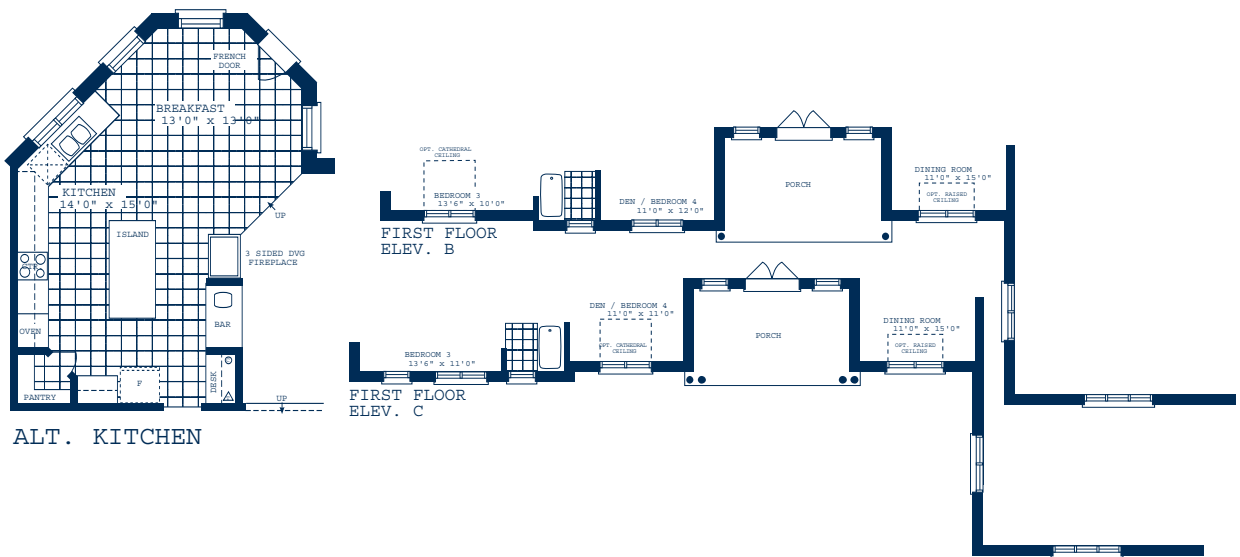

Schedule D

Elev. C

Elev. A

Elev. B

The Thompson 2,833 A 2,845 B 2,848 C sq. ft.

Model B3

All dimensions, floorplans and specifications are subject to change without notice. Illustrations are artist's concept. E.&O.E.

Schedule C

The Thompson 2,833 A 2,845 B 2,848 C sq. ft.
Model B3

All dimensions, floorplans and specifications are subject to change without notice. Illustrations are artist's concept. E.&O.E.