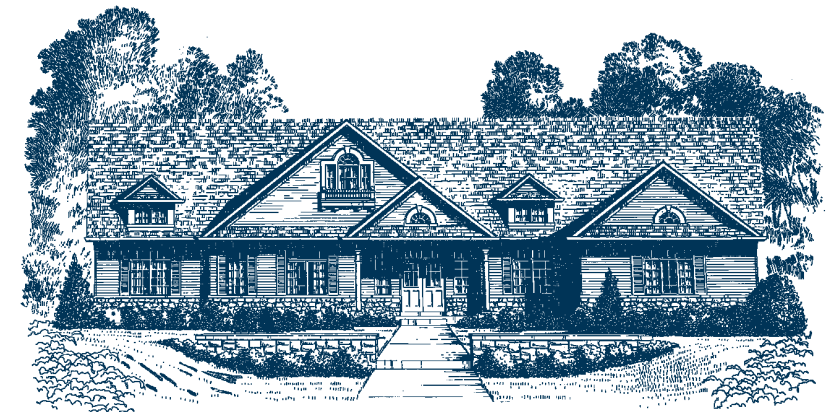

Schedule D

Elev. C

Elev. A

Elev. B

The Thompson 2,833 A 2,845 B 2,848 C sq. ft.

Model B3

All dimensions, floorplans and specifications are subject to change without notice. Illustrations are artist's concept. E.&O.E.

Schedule C

The Thompson 2,833 A 2,845 B 2,848 C sq. ft.
Model B3

All dimensions, floorplans and specifications are subject to change without notice. Illustrations are artist's concept. E.&O.E.