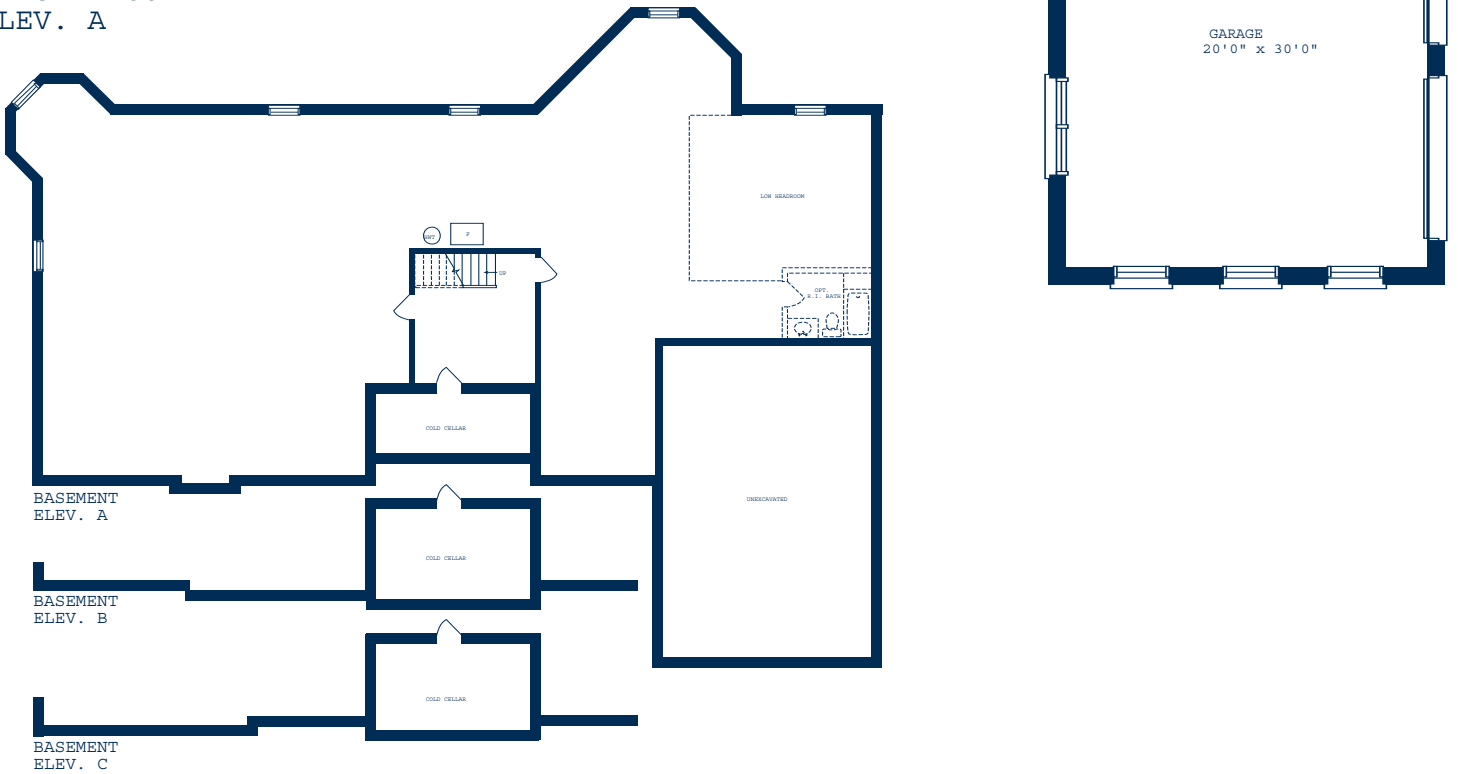

Schedule D

Elev. C

Elev. A

Elev. B

The Thompson 2,833 A 2,845 B 2,848 C sq. ft.

Model B3

All dimensions, floorplans and specifications are subject to change without notice. Illustrations are artist's concept. E.&O.E.

Schedule C

The Thompson 2,833 A 2,845 B 2,848 C sq. ft.
Model B3

All dimensions, floorplans and specifications are subject to change without notice. Illustrations are artist's concept. E.&O.E.